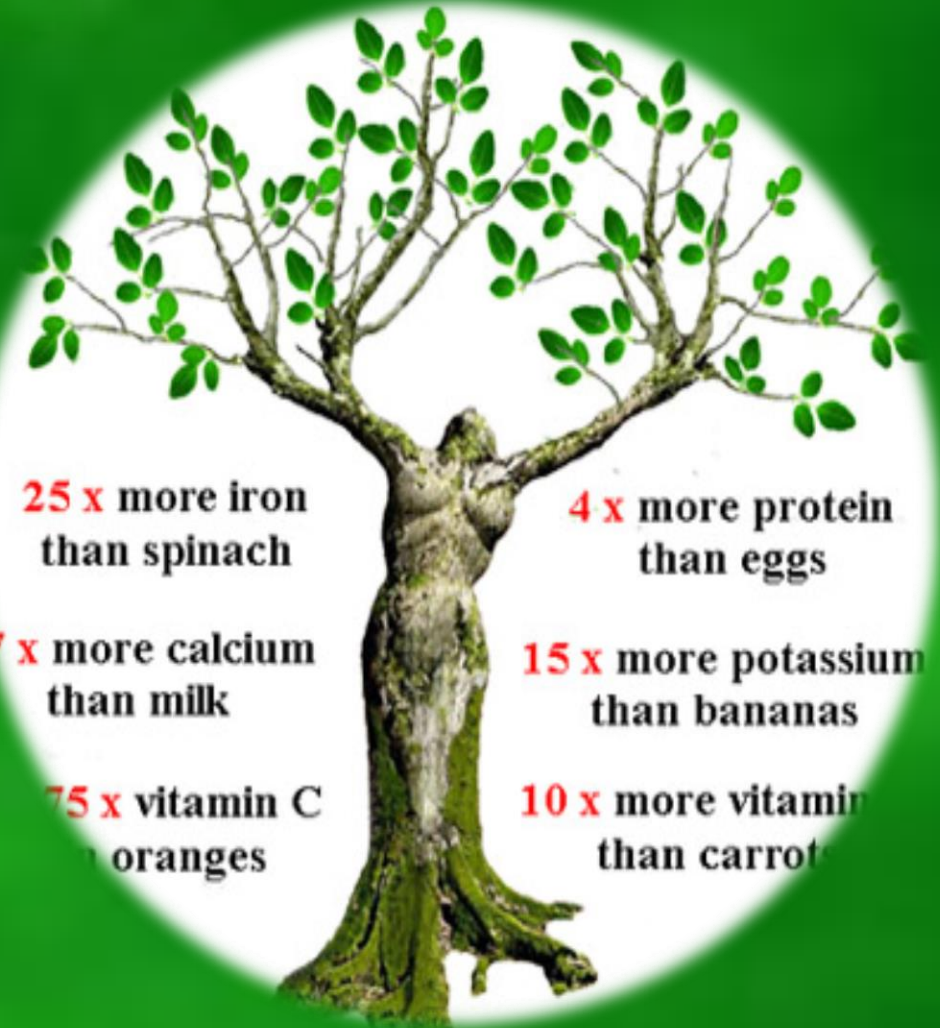

Miracle Tree

Moringa seems to be grown in the subtropical areas where malnutrition is most prevalent. Moringa olifera trees have rich source to combat malnutrition, especially among infants and nursing mothers.

Products

ZS MORINGA 60 CAP

99.9% Result Oriented Products

✓ ZS MORINGA

- ❖ Moringa has been clime to cure more than 300 ailments and diseases.
- ❖ Moringa with 92 Nutrients & 46 Anti-Oxydants.
- ❖ 200% more Protein than yogurt.
- ❖ 300% more Potassium than bananas.
- ❖ 400% more Calcium than Milk.
- ❖ 400% more Vitamin “A” than Carrots.
- ❖ 700% more Vitamin “C” than Oranges.